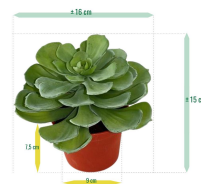

15,17 € excl. VAT

More Information

SKU	G4E_00145
Weight	0.750000
Brand	Soomuslehtik
Hanging / standing	Standing
Color	Green
Actual height	15 cm
Actual diameter	Ø 0-20cm
Pot size	ø9x7,5 cm
Type of pot included	Inner (non-decorative) pot
Trunks	-
UV Protection	No
Fire Retardant	No
Stock Tallinn	0