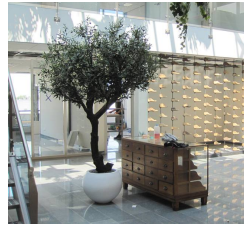

1 696,10 € excl. VAT

More Information

SKU	G4E_00200
Weight	45.000000
Brand	Oliivipuu
Latin name	Olea
Hanging / standing	Standing
Color	Green
Actual height	270 cm
Actual diameter	Ø >100cm
Pot size	26x26x33 cm
Type of pot included	Inner (non-decorative) pot
Trunks	1
Fire Retardant	No
Stock Tallinn	0
Instructions	Instructions PDF