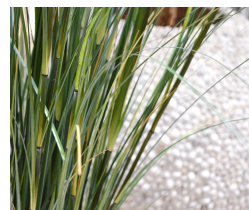

71,57 € excl. VAT

SKU	G4E_00477
Weight	1.250000
Brand	Bambus
Latin name	Bambusa
Hanging / standing	Standing
Color	Green
Actual height	125 cm
Actual diameter	Ø 40-50cm
Pot size	Ø16x15 cm
Type of pot included	Inner (non-decorative) pot
Trunks	multi
Fire Retardant	No
Stock Tallinn	0