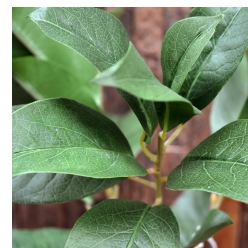

ARTIFICIAL LAUREL BRANCH 60 CM

7,12 € excl. VAT

More Information

SKU	G4E_00518
Weight	0.050000
Brand	Loorberipuu
Latin name	Laurus
Hanging / standing	Standing
Color	Green
Actual height	60 cm
Actual diameter	Ø 20-30cm
Type of pot included	None
Trunks	1
Fire Retardant	No
Stock Tallinn	0