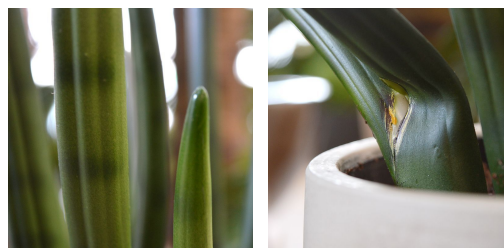

125,27 € excl. VAT

More Information

SKU	G4E_00692
Weight	1.500000
Brand	Havisaba
Hanging / standing	Standing
Color	Green
Actual height	73 cm
Actual diameter	Ø 30-40cm
Pot size	ø17x15 cm
Type of pot included	Inner (non-decorative) pot
Trunks	multi
Fire Retardant	No
Stock Tallinn	0