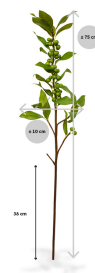

GREEN4EVER.SHOP

Green4Ever

Rotermanni 6

10111 Tallinn

Estonia

+372 880 1511

service@green4ever.shop

1 ARTIFICIAL HOLLY BERRY BRANCH 75 CM GREEN

6,22 € excl. VAT

More Information

SKU	G4E_00749
Weight	0.050000
Brand	lileks
Latin name	Ilex
Hanging / standing	Standing
Color	Green
Actual height	76 cm
Actual diameter	Ø 0-20cm
Type of pot included	None
Trunks	1
Fire Retardant	No
Stock Tallinn	0