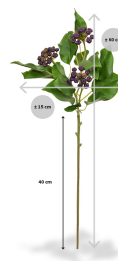

GREEN4EVER.SHOP

Green4Ever

Rotermanni 6

10111 Tallinn

Estonia

+372 880 1511

service@green4ever.shop

1 ARTIFICIAL JAPANESE HOLLY BRANCH 60 CM BLUE

5,34 € excl. VAT

More Information

SKU
Weight
Brand
Latin name
Hanging / standing
Color
Actual height
Actual diameter
Type of pot included
Trunks
Fire Retardant
Stock Tallinn

G4E_00750
0.050000
lileks
Ilex
Standing
Green
60 cm
Ø 0-20cm
None
1
No
0