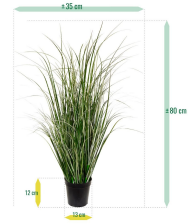

29,99 € excl. VAT

More Information

SKU	G4E_00772
Weight	1.000000
Brand	Körreline
Hanging / standing	Standing
Color	Green
Actual height	80 cm
Actual diameter	Ø 30-40cm
Pot size	ø 13 x 12 cm
Type of pot included	Inner (non-decorative) pot
Trunks	multiple
UV Protection	No
Fire Retardant	No
Stock Tallinn	0