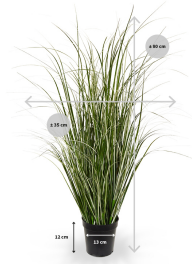

29,99 € excl. VAT

More Information

SKU	G4E_00772
Weight	1.000000
Brand	Körreline
Hanging / standing	Standing
Color	Green
Actual height	80 cm
Actual diameter	Ø 30-40cm
Pot size	ø 13 x 12 cm
Type of pot included	Inner (non-decorative) pot
Trunks	multiple
UV Protection	No
Fire Retardant	No
Stock Tallinn	0