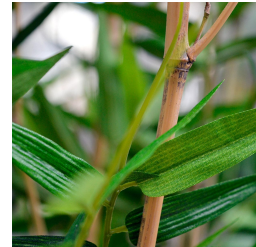

158,87 € excl. VAT

More Information

SKU	G4E_00817
Weight	6.500000
Brand	Bambus
Hanging / standing	Standing
Color	Green
Actual height	165 cm
Actual diameter	Ø 60-75cm
Pot size	Ø17x15 vm
Type of pot included	Inner (non-decorative) pot
Trunks	multiple
Fire Retardant	No
Stock Tallinn	0