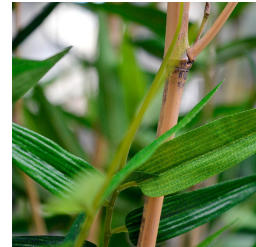

158,87 € excl. VAT

More Information

SKU	G4E_00817
Weight	6.500000
Brand	Bambus
Latin name	Bambusa
Hanging / standing	Standing
Color	Green
Actual height	165 cm
Actual diameter	Ø 60-75cm
Pot size	Ø17x15 vm
Type of pot included	Inner (non-decorative) pot
Trunks	multiple
Fire Retardant	No
Stock Tallinn	0