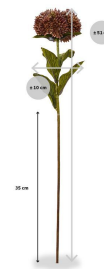

4,04 € excl. VAT

More Information

SKU	G4E_00894
Weight	0.050000
Brand	Kukehari
Hanging / standing	Standing
Color	Red
Actual height	51 cm
Actual diameter	Ø 0-20cm
Type of pot included	None
Trunks	1
Fire Retardant	No
Stock Tallinn	0