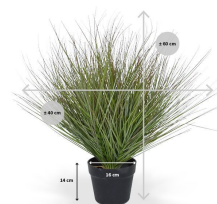

ARTIFICIAL GRASSPLANT WIDE 60 CM

50,08 € excl. VAT

More Information

SKU	G4E_1529
Weight	1.000000
Brand	Kõrreline
Latin name	Poaceae
Hanging / standing	Standing
Color	Green
Actual height	60 cm
Actual diameter	Ø 40-50cm
Pot size	Ø16x14 cm
Type of pot included	Inner (non-decorative) pot
Trunks	-
Fire Retardant	No
Stock Tallinn	0