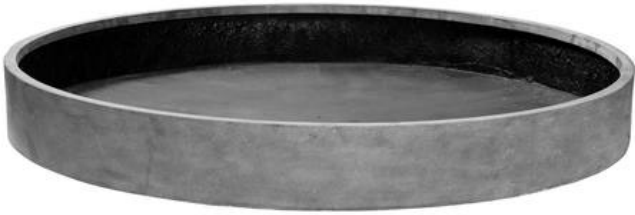

65,83 € excl. VAT

More Information

SKU	E1369-S1-03
Weight	4.500000
Brand	Pottery Pots
Serie	NATURAL
Color	Grey
Pot form	Cylinder
Length in cm	-
Width in cm	-
Height in cm	10
Diameter in cm	50