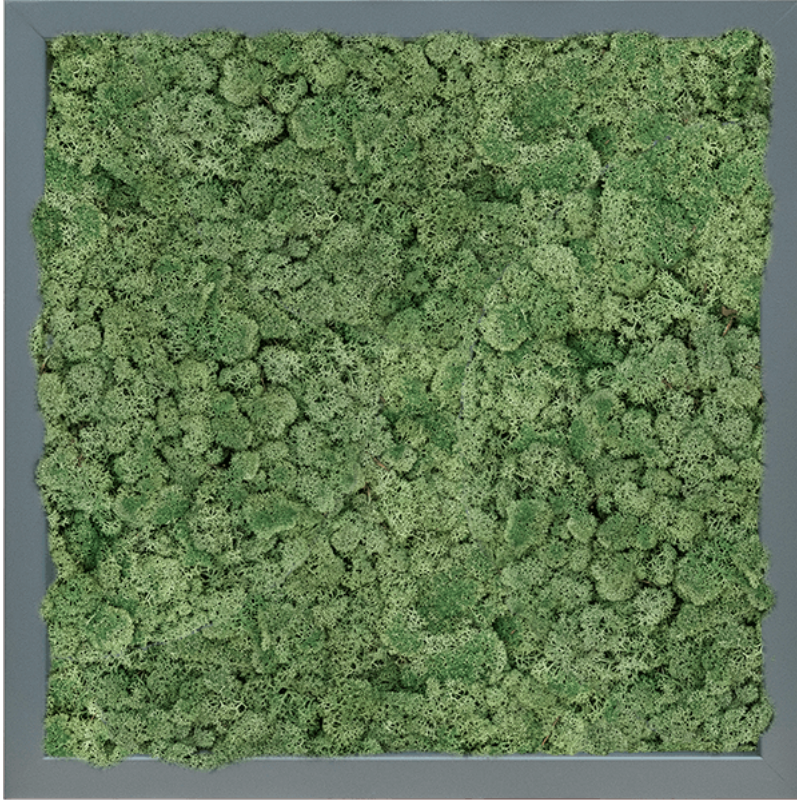

GREEN4EVER.SHOP

Green4Ever

Rotermanni 6

10111 Tallinn

Estonia

+372 880 1511

service@green4ever.shop

1 MDF RAL 7016 SATIN GLOSS 100% REINDEER MOSS
(MOSS GREEN) (↔40 CM ↓40 CM)

100,83 € excl. VAT

More Information

SKU	G4E_MP_221
Weight	3.000000
Brand	Moss Painting
Painting width	40
Painting height	40
Painting depth	6
Painting material	MDF RAL 7016 Satin Gloss 100% Reindeer Moss (Moss green)