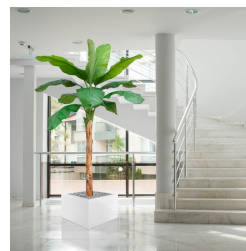

BANANA ROYAL TREE (300 CM)

2 125,55 zł excl. VAT

More Information

SKU	G4E_16150
Brand	Banaanipuu
Latin name	Musa
Hanging / standing	Standing
Color	Green
Actual height	300 cm
Actual diameter	Ø >100cm
Type of pot included	Inner (non-decorative) pot
Trunks	-
UV Protection	No
Fire Retardant	No
3D Thumbnail	no_selection