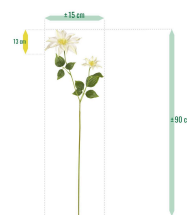

26,64 zł excl. VAT

More Information

SKU
Brand
Latin name
Hanging / standing
Color
Actual height
Actual diameter
Type of pot included
UV Protection
Fire Retardant
3D Thumbnail

G4E_16216
Eluông
Clematis
Standing
Creme
90 cm
15 cm
None
No
No
no_selection