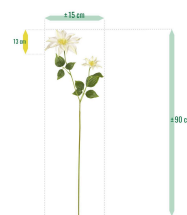

1 CLEMATIS BRANCH 90CM

26,64 zł excl. VAT

More Information

SKU
Brand
Latin name
Hanging / standing
Color
Actual height
Actual diameter
Type of pot included
UV Protection
Fire Retardant
3D Thumbnail

G4E_16216
Eluông
Clematis
Standing
Creme
90 cm
15 cm
None
No
No
no_selection