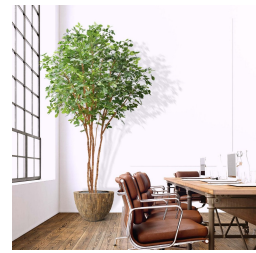

7 648,36 zł excl. VAT

More Information

SKU
Brand
Latin name
Hanging / standing
Color
Actual height
Actual diameter
Type of pot included
Trunks
UV Protection
Fire Retardant
Instructions
3D Thumbnail

G4E_16222
Pöök
Fagus
Standing
Green
350 cm
Ø >100cm
Inner (non-decorative) pot
4
No
Yes
Instructions PDF
no_selection