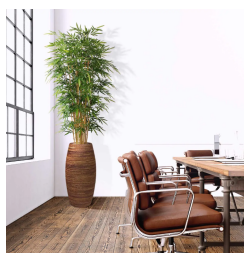

ARTIFICIAL BAMBOO TREE DELUXE 240 CM

1 615,35 zł excl. VAT

More Information

SKU	G4E_00038
Weight	10.000000
Brand	Bambus
Latin name	Bambusa
Hanging / standing	Standing
Color	Green
Actual height	235 cm
Actual diameter	Ø 75-100cm
Pot size	ø20x18 cm
Type of pot included	Inner (non-decorative) pot
Trunks	15
Fire Retardant	No
Stock Tallinn	0