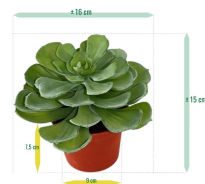

ECHEVERIA SUCCULENT 16CM IN POT

72,07 zł excl. VAT

More Information

SKU	G4E_00145
Weight	0.750000
Brand	Soomuslehtik
Hanging / standing	Standing
Color	Green
Actual height	15 cm
Actual diameter	Ø 0-20cm
Pot size	ø9x7,5 cm
Type of pot included	Inner (non-decorative) pot
Trunks	-
UV Protection	No
Fire Retardant	No
Stock Tallinn	0