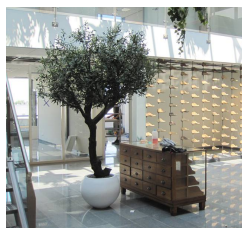

8 056,49 zł excl. VAT

More Information

SKU	G4E_00200
Weight	45.000000
Brand	Oliivipuu
Latin name	Olea
Hanging / standing	Standing
Color	Green
Actual height	270 cm
Actual diameter	Ø >100cm
Pot size	26x26x33 cm
Type of pot included	Inner (non-decorative) pot
Trunks	1
Fire Retardant	No
Stock Tallinn	0
Instructions	Instructions PDF