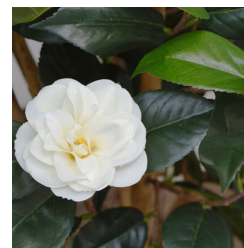

CAMELIA JAPONICA DELUXE 100 CM WHITE

552,49 zł excl. VAT

More Information

SKU	G4E_00398
Weight	3.500000
Brand	Kameelia
Latin name	Camellia
Hanging / standing	Standing
Color	Creme
Actual height	100 cm
Actual diameter	Ø 40-50cm
Pot size	Ø13x12 cm
Type of pot included	Inner (non-decorative) pot
Trunks	9
UV Protection	No
Fire Retardant	No
Stock Tallinn	0