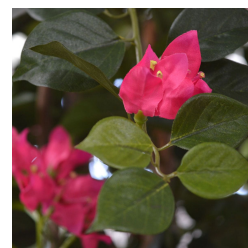

892,61 zł excl. VAT

More Information

SKU	G4E_00431
Weight	5.000000
Brand	Bougainvillea
Latin name	Bougainvillea
Hanging / standing	Standing
Color	Pink
Actual height	140 cm
Actual diameter	Ø 60-75cm
Pot size	Ø17x15 cm
Type of pot included	Inner (non-decorative) pot
Trunks	7
Fire Retardant	No
Stock Tallinn	0