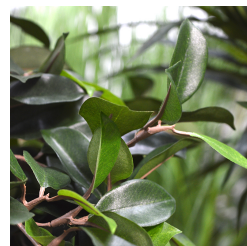

PANDA BONSAI ARTIFICIAL TREE 140

1 041,41 zł excl. VAT

SKU	G4E_00691
Weight	6.000000
Brand	Bonsai
Hanging / standing	Standing
Color	Green
Actual height	140 cm
Actual diameter	Ø 60-75cm
Pot size	ø17x15 cm
Type of pot included	Inner (non-decorative) pot
Trunks	1
UV Protection	No
Fire Retardant	No
Stock Tallinn	0

More Information

SKU	G4E_00691
Weight	6.000000
Brand	Bonsai
Hanging / standing	Standing
Color	Green
Actual height	140 cm
Actual diameter	Ø 60-75cm
Pot size	ø17x15 cm
Type of pot included	Inner (non-decorative) pot
Trunks	1
UV Protection	No
Fire Retardant	No
Stock Tallinn	0