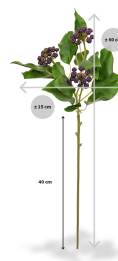

GREEN4EVER.SHOP

Green4Ever

Rotermanni 6

10111 Tallinn

Estonia

+372 880 1511

service@green4ever.shop

1 ARTIFICIAL JAPANESE HOLLY BRANCH 60 CM BLUE

25,34 zł excl. VAT

More Information

SKU
Weight
Brand
Latin name
Hanging / standing
Color
Actual height
Actual diameter
Type of pot included
Trunks
Fire Retardant
Stock Tallinn

G4E_00750
0.050000
lileks
Ilex
Standing
Green
60 cm
Ø 0-20cm
None
1
No
0