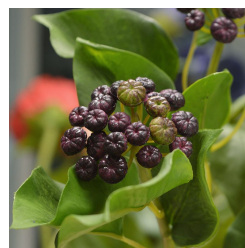

25,34 zł excl. VAT

More Information

SKU
Weight
Brand
Latin name
Hanging / standing
Color
Actual height
Actual diameter
Type of pot included
Trunks
Fire Retardant
Stock Tallinn

G4E_00750
0.050000
lileks
Ilex
Standing
Green
60 cm
Ø 0-20cm
None
1
No
0