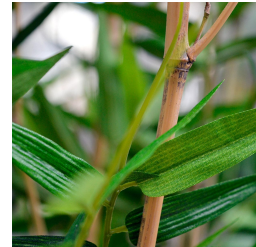

754,63 zł excl. VAT

More Information

SKU	G4E_00817
Weight	6.500000
Brand	Bambus
Latin name	Bambusa
Hanging / standing	Standing
Color	Green
Actual height	165 cm
Actual diameter	Ø 60-75cm
Pot size	Ø17x15 vm
Type of pot included	Inner (non-decorative) pot
Trunks	multiple
Fire Retardant	No
Stock Tallinn	0