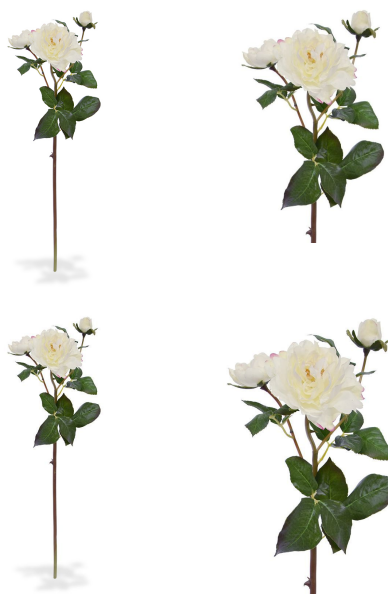

GREEN4EVER.SHOP

Green4Ever

Rotermanni 6

10111 Tallinn

Estonia

+372 880 1511

service@green4ever.shop

1 ARTIFICIAL ROSE BRANCH RUFFLE 50 CM CREAM

42,35 zł excl. VAT

More Information

SKU
Weight
Brand
Hanging / standing
Color
Actual height
Actual diameter
Type of pot included
Trunks
Stock Tallinn

G4E_01351
0.200000
Roos
Standing
Creme
50 cm
Ø 0-20cm
None
1
0