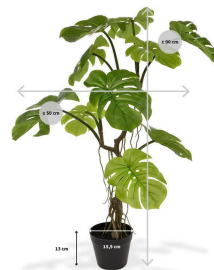

244,49 zł excl. VAT

More Information

SKU	G4E_01439
Weight	2.000000
Brand	Monstera
Latin name	Monstera
Hanging / standing	Standing
Color	Green
Actual height	90 cm
Actual diameter	Ø 50-60cm
Pot size	ø15,5x13 cm
Type of pot included	Inner (non-decorative) pot
Trunks	multiple
UV Protection	No
Fire Retardant	No
Stock Tallinn	1