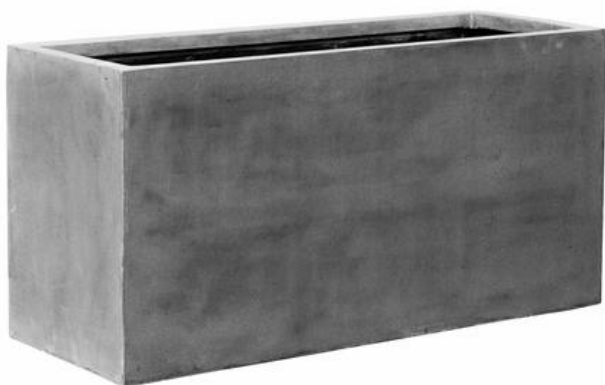

#### More Information

|                       |                          |
|-----------------------|--------------------------|
| <b>SKU</b>            | E1125-S1-03              |
| <b>Weight</b>         | 62.200000                |
| <b>Brand</b>          | Pottery Pots             |
| <b>Serie</b>          | NATURAL                  |
| <b>Color</b>          | Grey                     |
| <b>Pot form</b>       | Rectangular (horizontal) |
| <b>Length in cm</b>   | 150                      |
| <b>Width in cm</b>    | 60                       |
| <b>Height in cm</b>   | 75                       |
| <b>Diameter in cm</b> | -                        |