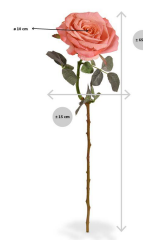

33,84 zł excl. VAT

More Information

SKU
Weight
Brand
Latin name
Hanging / standing
Color
Actual height
Actual diameter
Type of pot included
Trunks
Fire Retardant

| |
|-----------|
| G4E_15974 |
| 0.100000 |
| Roos |
| Rosa |
| Standing |
| Orange |
| 65 cm |
| Ø 0-20cm |
| None |
| 1 |
| No |