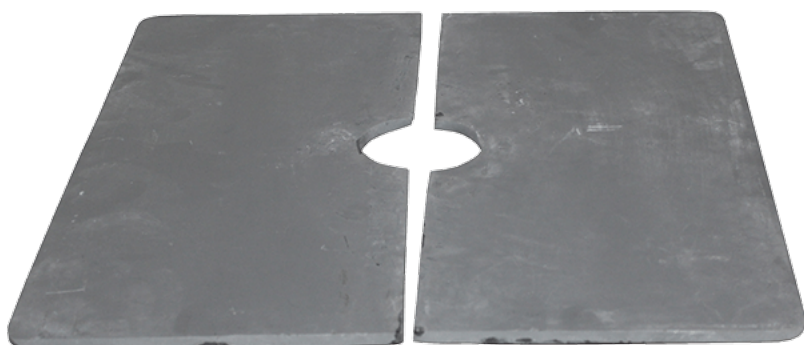

GREEN4EVER.SHOP

Green4Ever

Rotermanni 6

10111 Tallinn

Estonia

+372 880 1511

service@green4ever.shop

1 BAQ TIMELESS LARGO, INSERT PLATE (2 PARTS)
SQUARE (↔19.5 ↑1)

90,25 zł incl. VAT

More Information

| | |
|---------------------|-----------|
| SKU | 6TIMAL001 |
| Weight | 1.500000 |
| Brand | Baq |
| Serie | TIMELESS |
| Length in cm | 39 |
| Width in cm | 19.5 |
| Height in cm | 1 |
| Waterproof | Yes |