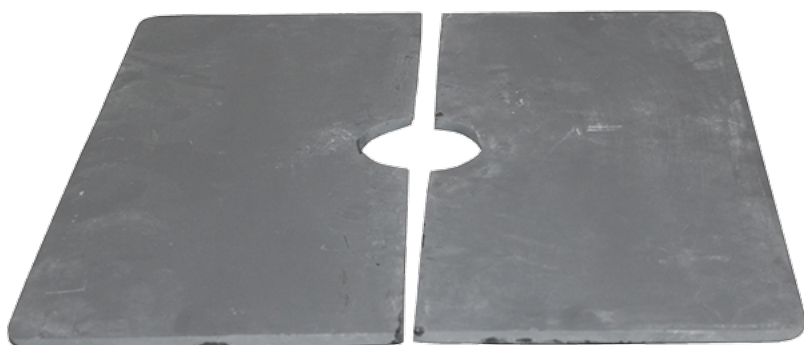

GREEN4EVER.SHOP

Green4Ever

Rotermanni 6

10111 Tallinn

Estonia

+372 880 1511

service@green4ever.shop

1 BAQ TIMELESS LARGO, INSERT PLATE (2 PARTS)
SQUARE (↔19.5 ↑1)

90,25 zł excl. VAT

More Information

SKU	6TIMAL001
Weight	1.500000
Brand	Baq
Serie	TIMELESS
Length in cm	39
Width in cm	19.5
Height in cm	1
Waterproof	Yes