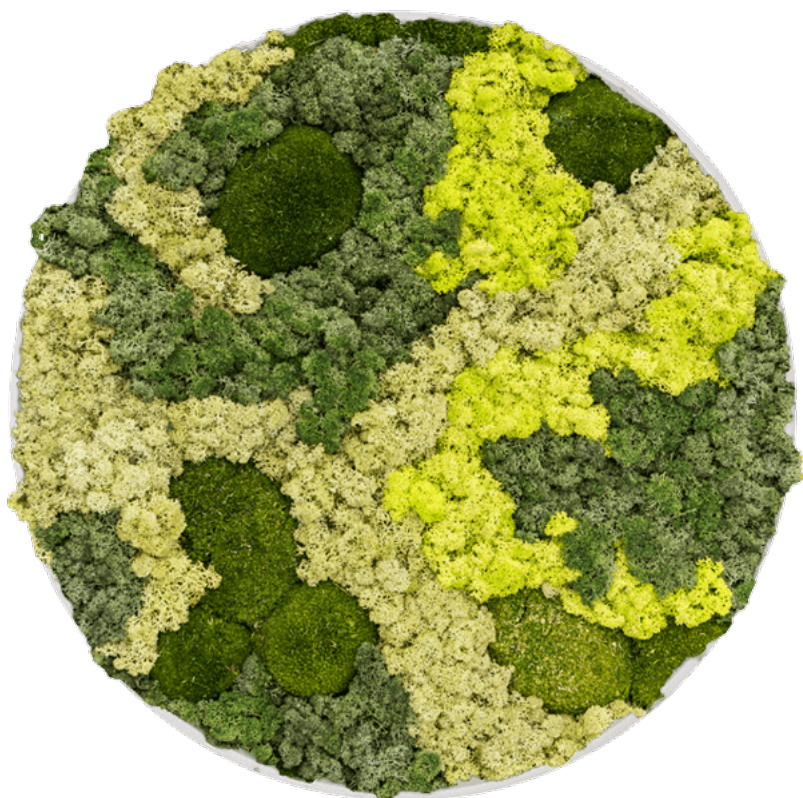

#### More Information

<b>SKU</b>	G4E_MP_048
<b>Weight</b>	2.000000
<b>Brand</b>	Moss Painting
<b>Painting depth</b>	5
<b>Painting material</b>	Refined Natural White 30% Ball moss 70% Reindeer moss (Mix)