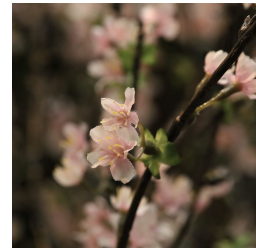

SAKURA CHERRY BLOSSOM TREE (155 CM)

295,32 € incl. VAT

SKU
Brand
Hanging / standing
Color
Actual height
Actual diameter
Pot size
Type of pot included
UV Protection
Fire Retardant

More Information

G4E_16393
Jaapani kirsipuu
Standing
Pink
155 cm
Ø 75-100cm
21 x 21 cm
Inner (non-decorative) pot
No
No