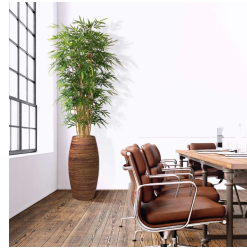

ARTIFICIAL BAMBOO TREE DELUXE 240 CM

340,07 € excl. VAT

More Information

SKU	G4E_00038
Weight	10.000000
Brand	Bambus
Latin name	Bambusa
Hanging / standing	Standing
Color	Green
Actual height	235 cm
Actual diameter	Ø 75-100cm
Pot size	ø20x18 cm
Type of pot included	Inner (non-decorative) pot
Trunks	15
Fire Retardant	No
Stock Tallinn	0