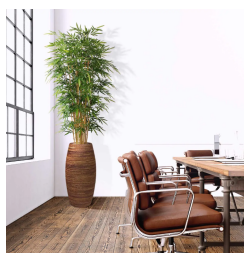

ARTIFICIAL BAMBOO TREE DELUXE 240 CM

340,07 € excl. VAT

More Information

SKU	G4E_00038
Weight	10.000000
Brand	Bambus
Hanging / standing	Standing
Color	Green
Actual height	235 cm
Actual diameter	Ø 75-100cm
Pot size	ø20x18 cm
Type of pot included	Inner (non-decorative) pot
Trunks	15
Fire Retardant	No
Stock Tallinn	0