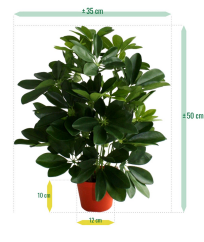

33,08 € excl. VAT

More Information

SKU	G4E_00169
Weight	1.000000
Brand	Sõrmlehtik
Latin name	Schefflera
Hanging / standing	Standing
Color	Green
Actual height	50 cm
Actual diameter	Ø 30-40cm
Pot size	ø12x10 cm
Type of pot included	Inner (non-decorative) pot
Trunks	-
Fire Retardant	No
Stock Tallinn	0