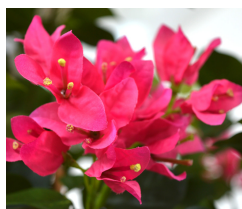

187,92 € excl. VAT

More Information

SKU	G4E_00431
Weight	5.000000
Brand	Bougainvillea
Latin name	Bougainvillea
Hanging / standing	Standing
Color	Pink
Actual height	140 cm
Actual diameter	Ø 60-75cm
Pot size	Ø17x15 cm
Type of pot included	Inner (non-decorative) pot
Trunks	7
Fire Retardant	No
Stock Tallinn	0