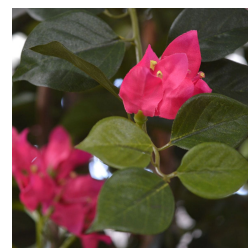

187,92 € excl. VAT

More Information

SKU	G4E_00431
Weight	5.000000
Brand	Bougainvillea
Latin name	Bougainvillea
Hanging / standing	Standing
Color	Pink
Actual height	140 cm
Actual diameter	Ø 60-75cm
Pot size	Ø17x15 cm
Type of pot included	Inner (non-decorative) pot
Trunks	7
Fire Retardant	No
Stock Tallinn	0