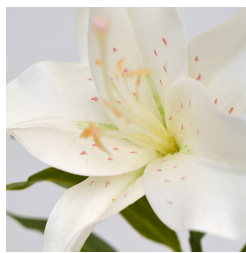

LILY BRANCH DELUXE 55 CM CREAM

7,13 € excl. VAT

More Information

SKU
Weight
Brand
Latin name
Hanging / standing
Color
Actual height
Actual diameter
Type of pot included
Trunks
UV Protection
Fire Retardant
Stock Tallinn

G4E_00506
0.050000
Lilia
Lilium
Standing
Creme
58 cm
Ø 0-20cm
None
1
No
No
2