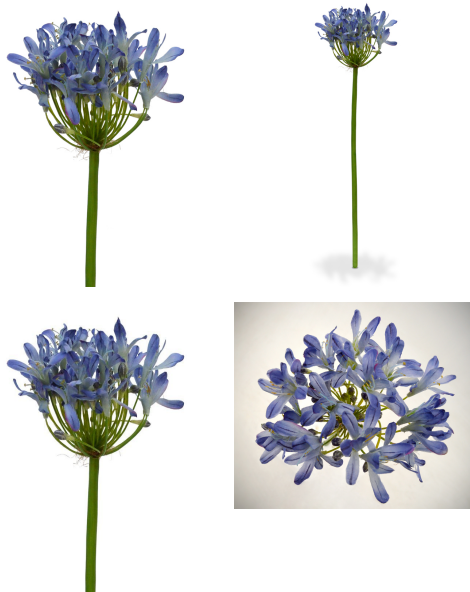

7,12 € excl. VAT

More Information

SKU	G4E_00508
Weight	0.100000
Brand	Lilia
Hanging / standing	Standing
Color	Blue-Lila
Actual height	60 cm
Actual diameter	Ø 0-20cm
Type of pot included	None
Trunks	1
UV Protection	No
Fire Retardant	No
Stock Tallinn	0