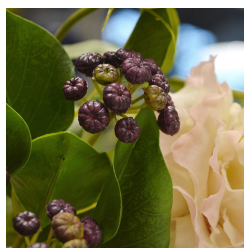

1 ARTIFICIAL JAPANESE HOLLY BRANCH 60 CM BLUE

5,34 € excl. VAT

More Information

SKU
Weight
Brand
Hanging / standing
Color
Actual height
Actual diameter
Type of pot included
Trunks
Fire Retardant
Stock Tallinn

G4E_00750
0.050000
lileks
Standing
Green
60 cm
Ø 0-20cm
None
1
No
0