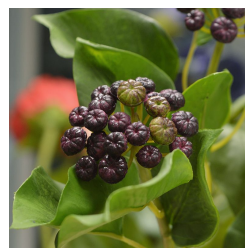

1 ARTIFICIAL JAPANESE HOLLY BRANCH 60 CM BLUE

5,34 € excl. VAT

More Information

SKU
Weight
Brand
Hanging / standing
Color
Actual height
Actual diameter
Type of pot included
Trunks
Fire Retardant
Stock Tallinn

G4E_00750
0.050000
lileks
Standing
Green
60 cm
Ø 0-20cm
None
1
No
0