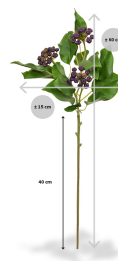

1 ARTIFICIAL JAPANESE HOLLY BRANCH 60 CM BLUE

5,34 € excl. VAT

More Information

SKU
Weight
Brand
Hanging / standing
Color
Actual height
Actual diameter
Type of pot included
Trunks
Fire Retardant
Stock Tallinn

G4E_00750
0.050000
lileks
Standing
Green
60 cm
Ø 0-20cm
None
1
No
0