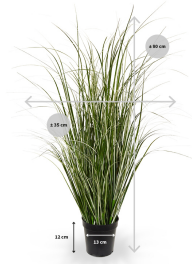

29,99 € excl. VAT

More Information

SKU	G4E_00772
Weight	1.000000
Brand	Körreline
Latin name	Poaceae
Hanging / standing	Standing
Color	Green
Actual height	80 cm
Actual diameter	Ø 30-40cm
Pot size	Ø 13 x 12 cm
Type of pot included	Inner (non-decorative) pot
Trunks	multiple
UV Protection	No
Fire Retardant	No
Stock Tallinn	0