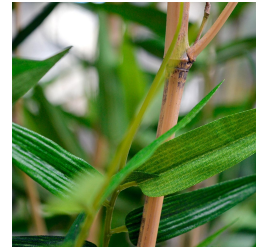

158,87 € excl. VAT

More Information

SKU	G4E_00817
Weight	6.500000
Brand	Bambus
Hanging / standing	Standing
Color	Green
Actual height	165 cm
Actual diameter	Ø 60-75cm
Pot size	ø17x15 cm
Type of pot included	Inner (non-decorative) pot
Trunks	multiple
Fire Retardant	No
Stock Tallinn	0