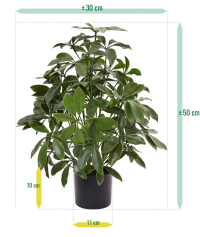

44,71 € excl. VAT

More Information

SKU	G4E_01193
Weight	1.250000
Brand	Sörmléhik
Hanging / standing	Standing
Color	Green
Actual height	50 cm
Actual diameter	Ø 20-30cm
Pot size	ø11x10 cm
Type of pot included	Inner (non-decorative) pot
Trunks	multiple
UV Protection	Yes
Fire Retardant	No
Stock Tallinn	0