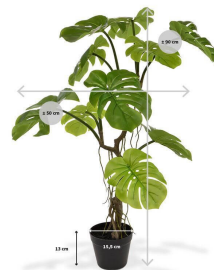

1 MONSTERA ARTIFICIAL PLANT 90 CM

51,47 € excl. VAT

More Information

SKU
Weight
Brand
Latin name
Hanging / standing
Color
Actual height
Actual diameter
Pot size
Type of pot included
Trunks
UV Protection
Fire Retardant
Stock Tallinn

G4E_01439
2.000000
Monstera
Monstera
Standing
Green
90 cm
Ø 50-60cm
ø15,5x13 cm
Inner (non-decorative) pot
multiple
No
No
1