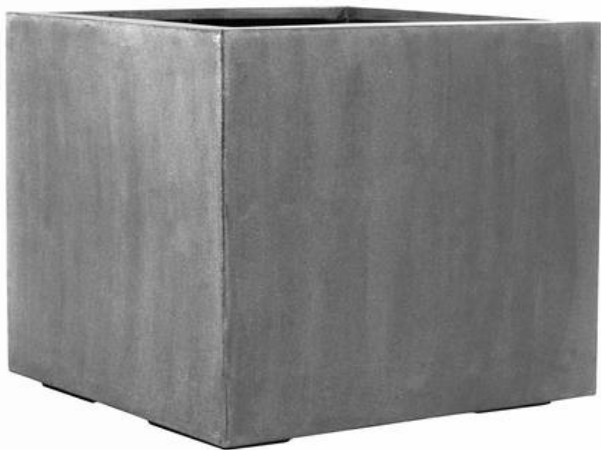

1 314,17 € excl. VAT

More Information

SKU	E1077-S1-03
Weight	67.500000
Brand	Pottery Pots
Serie	NATURAL
Color	Grey
Pot form	Square
Length in cm	90
Width in cm	90
Height in cm	83
Diameter in cm	-
Stock Tallinn	0