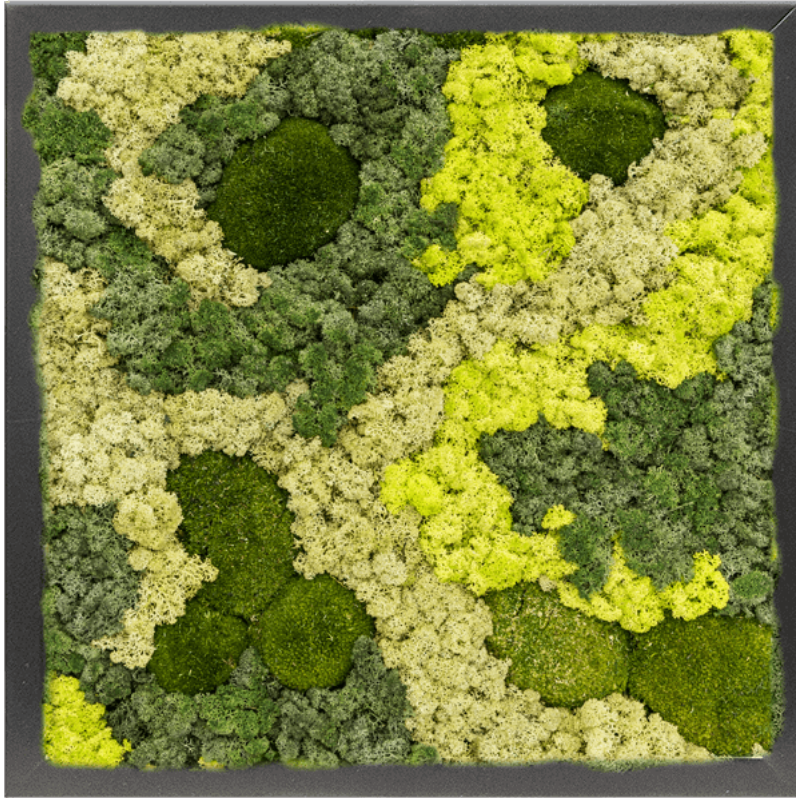

GREEN4EVER.SHOP

Green4Ever

Rotermanni 6

10111 Tallinn

Estonia

+372 880 1511

service@green4ever.shop

1 MDF RAL 9005 SATIN GLOSS 30% BALL MOSS 70%
REINDEER MOSS (MIX) (↔40 CM ↓40 CM)

119,17 € excl. VAT

More Information

| | |
|--------------------------|--|
| SKU | G4E_MP_216 |
| Weight | 3.000000 |
| Brand | Moss Painting |
| Painting width | 40 |
| Painting height | 40 |
| Painting depth | 6 |
| Painting material | MDF RAL 9005 Satin Gloss 30% Ball moss 70% Reindeer moss (Mix) |