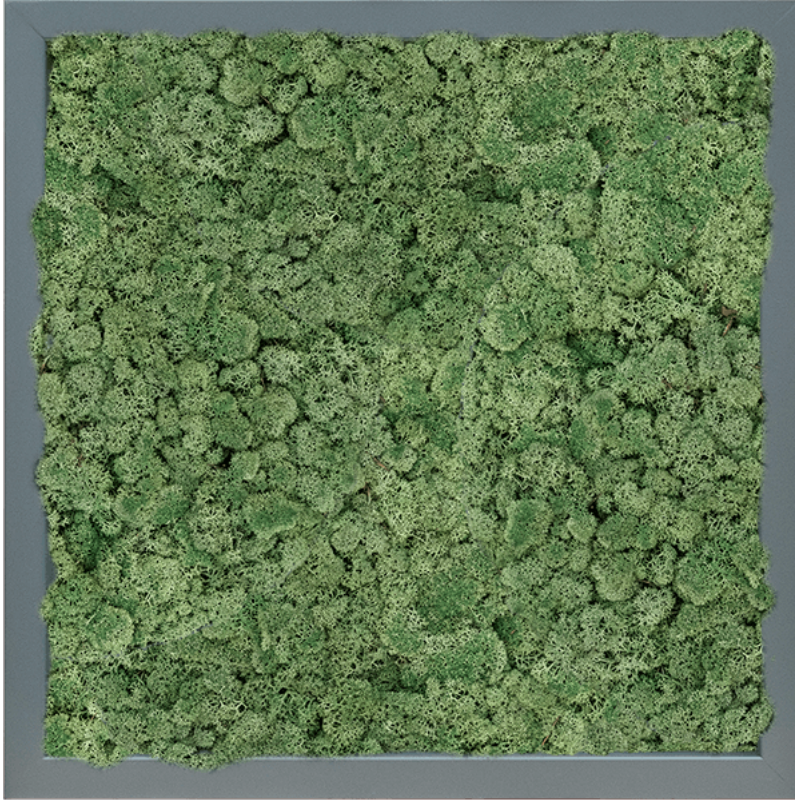

GREEN4EVER.SHOP

Green4Ever

Rotermanni 6

10111 Tallinn

Estonia

+372 880 1511

service@green4ever.shop

1 MDF RAL 7016 SATIN GLOSS 100% REINDEER MOSS
(MOSS GREEN) (↔40 CM ↓40 CM)

100,83 € excl. VAT

More Information

SKU	G4E_MP_221
Weight	3.000000
Brand	Moss Painting
Painting width	40
Painting height	40
Painting depth	6
Painting material	MDF RAL 7016 Satin Gloss 100% Reindeer Moss (Moss green)