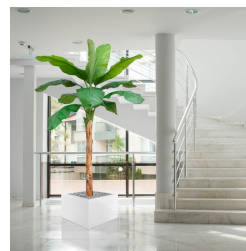

BANANA ROYAL TREE (300 CM)

447,48 € excl. VAT

More Information

SKU	G4E_16150
Brand	Banaanipuu
Latin name	Musa
Hanging / standing	Standing
Color	Green
Actual height	300 cm
Actual diameter	Ø >100cm
Type of pot included	Inner (non-decorative) pot
Trunks	-
UV Protection	No
Fire Retardant	No
3D Thumbnail	no_selection