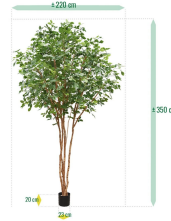

1 610,18 € excl. VAT

More Information

SKU	G4E_16222
Brand	Pöök
Latin name	Fagus
Hanging / standing	Standing
Color	Green
Actual height	350 cm
Actual diameter	Ø >100cm
Type of pot included	Inner (non-decorative) pot
Trunks	4
UV Protection	No
Fire Retardant	Yes
Instructions	Instructions PDF
3D Thumbnail	no_selection