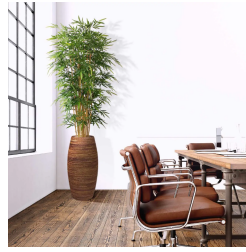

ARTIFICIAL BAMBOO TREE DELUXE 240 CM

340,07 € incl. VAT

More Information

SKU	G4E_00038
Weight	10.000000
Brand	Bambus
Hanging / standing	Standing
Color	Green
Actual height	235 cm
Actual diameter	Ø 75-100cm
Pot size	ø20x18 cm
Type of pot included	Inner (non-decorative) pot
Trunks	15
Fire Retardant	No
Stock Tallinn	0