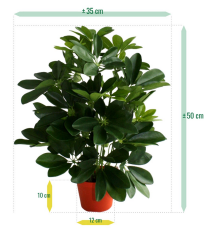

33,08 € excl. VAT

More Information

SKU	G4E_00169
Weight	1.000000
Brand	Sõrmlehtik
Latin name	Schefflera
Hanging / standing	Standing
Color	Green
Actual height	50 cm
Actual diameter	Ø 30-40cm
Pot size	Ø12x10 cm
Type of pot included	Inner (non-decorative) pot
Trunks	-
Fire Retardant	No
Stock Tallinn	0