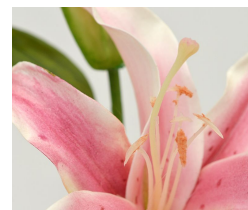

7,12 € excl. VAT

More Information

SKU	G4E_00507
Weight	0.050000
Brand	Lilia
Latin name	Lilium
Hanging / standing	Standing
Color	Pink
Actual height	58 cm
Actual diameter	Ø 0-20cm
Type of pot included	None
Trunks	1
Fire Retardant	No
Stock Tallinn	0