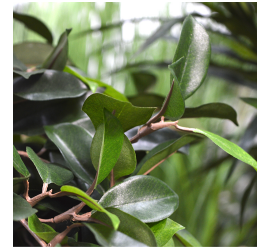

219,24 € excl. VAT

SKU	G4E_00691
Weight	6.000000
Brand	Bonsai
Hanging / standing	Standing
Color	Green
Actual height	140 cm
Actual diameter	Ø 60-75cm
Pot size	ø17x15 cm
Type of pot included	Inner (non-decorative) pot
Trunks	1
UV Protection	No
Fire Retardant	No
Stock Tallinn	0